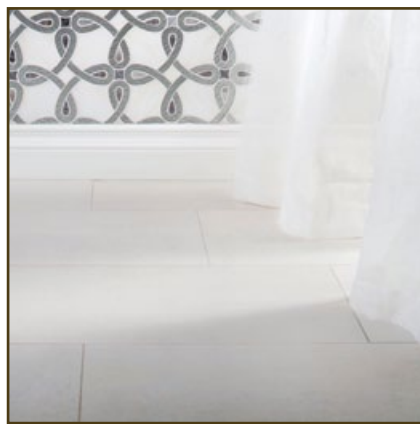

Continuum™

PORCELAIN TILE