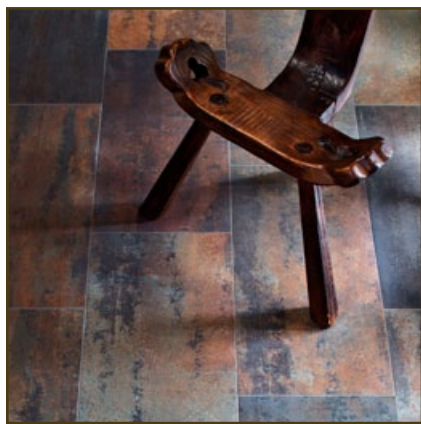

Continuum™

PORCELAIN TILE