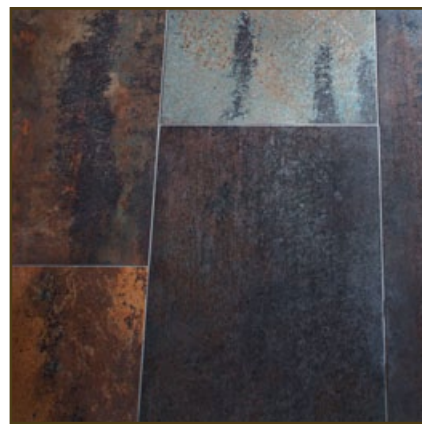

Continuum™

PORCELAIN TILE