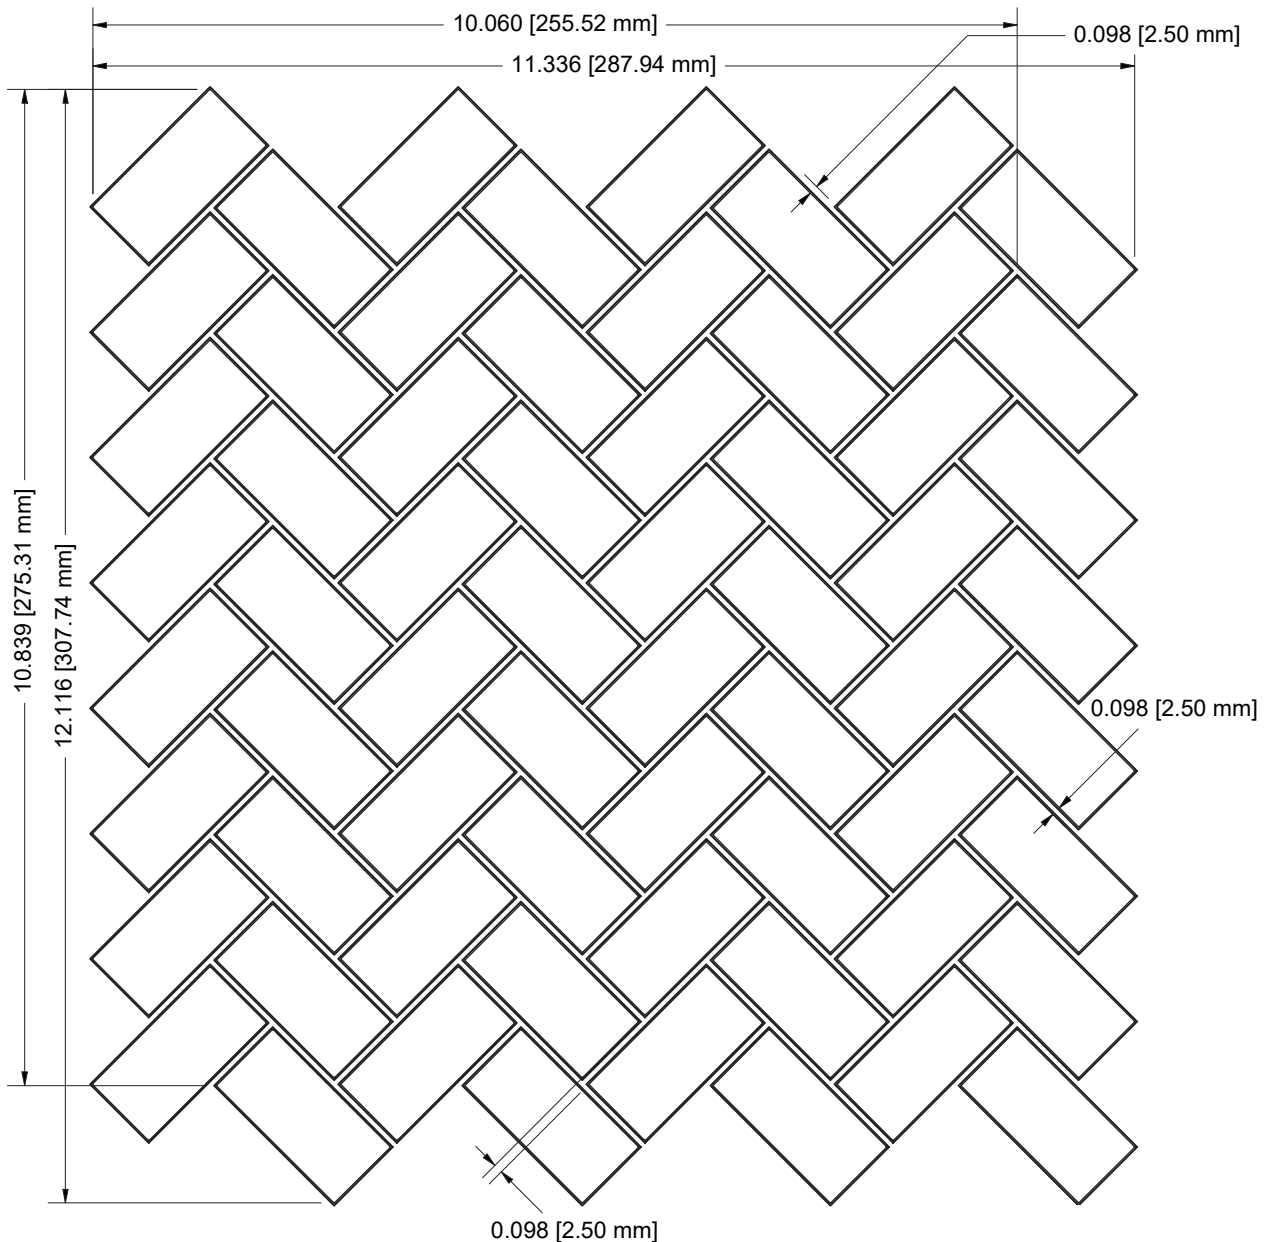

1 x 2 Mosaic Herringbone

7/8" X 1-7/8" STRAIGHT SET

SHOWROOM:	_____
PO:	_____
DATE:	_____
PRODUCT SELECTION:	_____
Swatch Card	<input type="checkbox"/>
Concept Board	<input type="checkbox"/>
Sheet	<input type="checkbox"/>

Please note: Devotion art glass contains natural movement within its color, variation will occur from piece to piece and sheet to sheet.
Hand-cast glass has inherent variation from cast batch to cast batch, 20% coverage is recommended on all orders.
Photocopy this form and fill in all applicable information. Fax completed form with your purchase order.