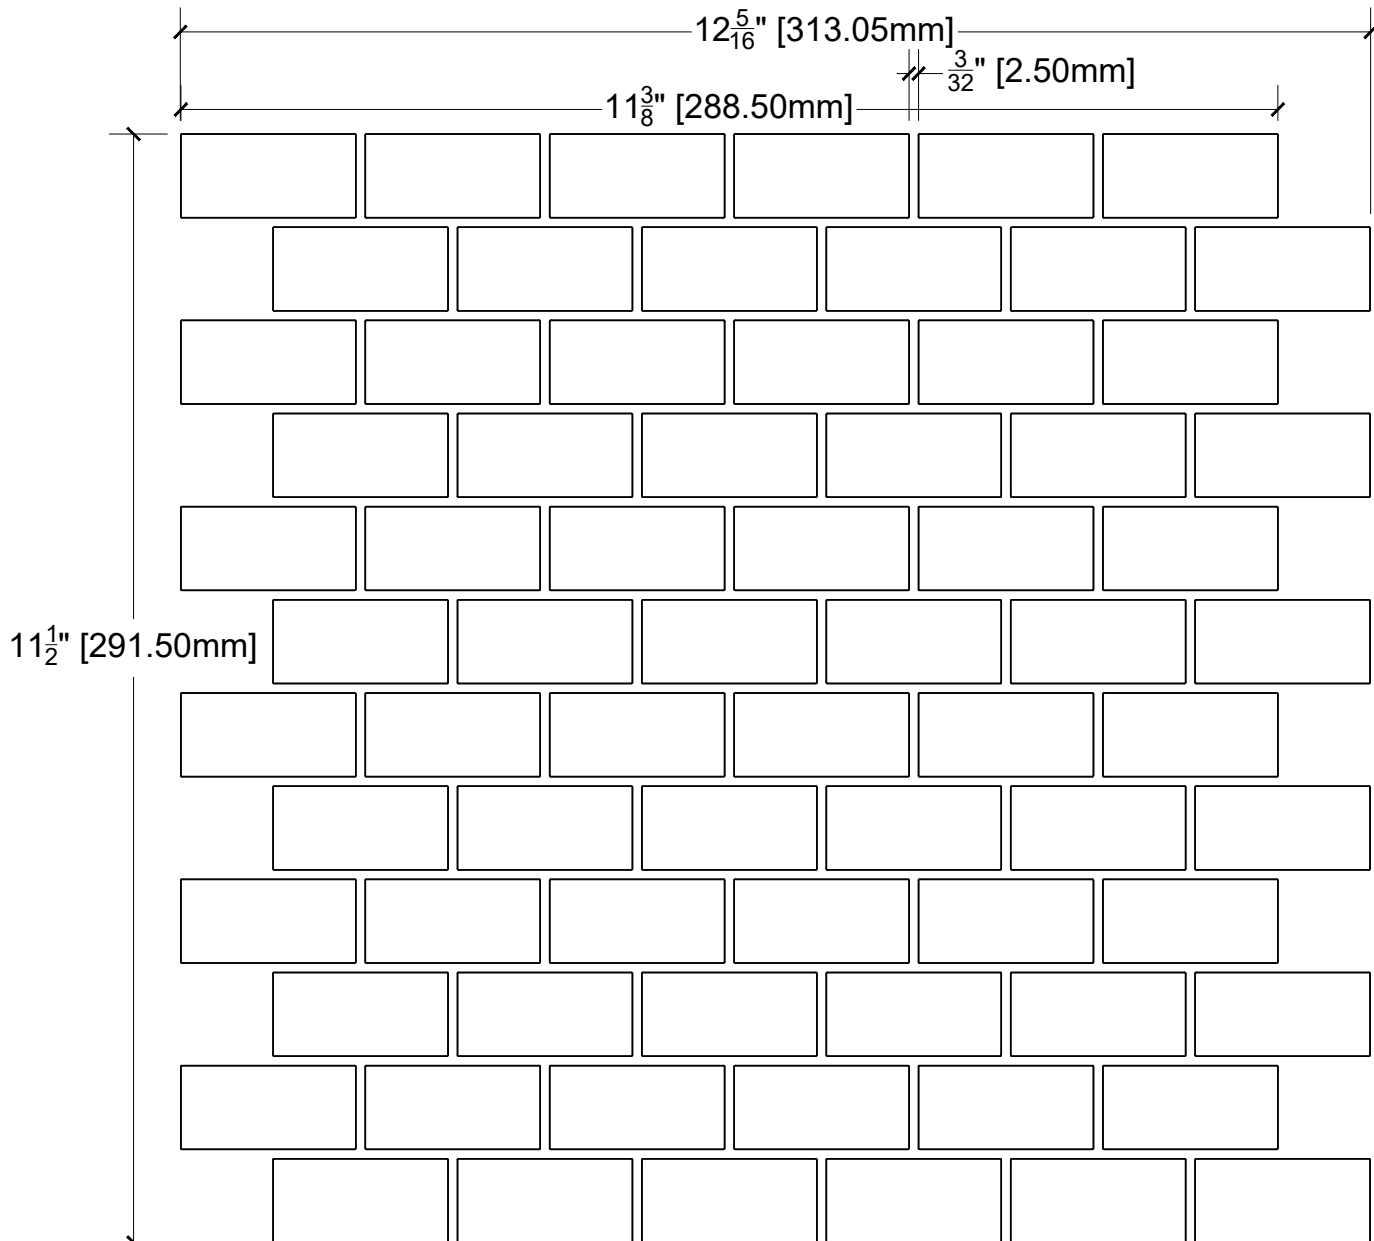

# 1 X 2 OFFSET

7/8" X 1 7/8" OFFSET

SHOWROOM: \_\_\_\_\_  
PO: \_\_\_\_\_  
DATE: \_\_\_\_\_  
PRODUCT SELECTION:  
Swatch Card  Concept Board  Sheet

Please note: Devotion art glass contains natural movement within its color, variation will occur from piece to piece and sheet to sheet.  
Hand-cast glass has inherent variation from cast batch to cast batch, 20% coverage is recommended on all orders.  
Photocopy this form and fill in all applicable information. Fax completed form with your purchase order.